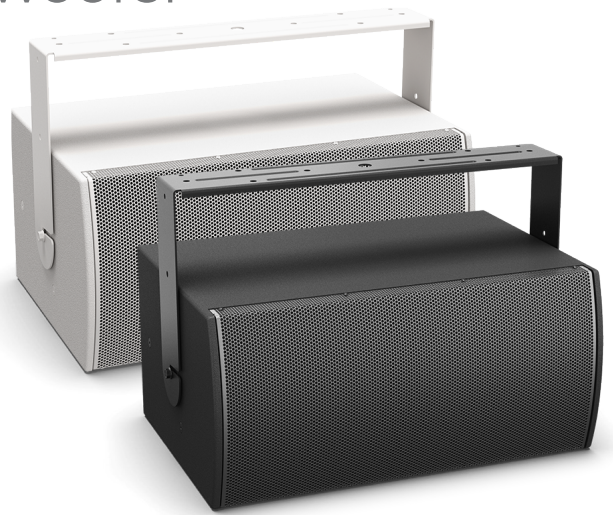

MB210-WR

outdoor-rated compact subwoofer

Product Overview

Bose Professional MB210-WR compact subwoofers are designed for outdoor installations of background/foreground music and small sound-reinforcement systems that require low-frequency extension down to 37 Hz. The MB210-WR subwoofer features two (2) 10-inch high-excursion woofers in a compact, exterior-grade plywood enclosure optimized for outdoor, fixed-installation applications. Featuring outstanding performance to size ratio, the MB210-WR is designed to complement Bose Professional loudspeaker lines, in outdoor applications, such as ArenaMatch Utility, Panaray, DesignMax, and Freespace, with additional bass impact.

Key Features

2 x 10" high-excursion woofers for high-output bass in a compact enclosure

500 W long-term power handling for high sound output and reliability

Low-frequency extension down to 37 Hz for impactful, deep-bass music reinforcement

123 dB maximum continuous SPL, 129 dB peak SPL

Exterior-grade plywood enclosure with compact size for installations

Install outdoors with an IP55 weather rating, three-layer stainless steel grille, water-resistant coating on woofer cone, industrial polyurea exterior coating, and molded cover to protect inputs