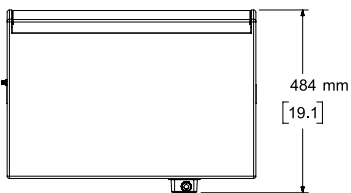

U-bracket included for easy mounting to walls or ceilings

MB210-WR

outdoor-rated compact subwoofer

Technical Specifications

Single Subwoofer Performance				
Frequency Response (-3 dB) ⁽¹⁾	45 – 180 Hz			
Frequency Range (-10 dB)	37 – 270 Hz			
Recommended High-Pass Protection Filter	40 Hz with 24-dB / octave filter			
Nominal Coverage Pattern	Omnidirectional below 200 Hz			
	Bose Professional extended-lifecycle test ⁽²⁾		AES transducer test ⁽³⁾	
Power Handling, long-term continuous	500 W		625 W	
Power Handling, peak	2000 W		2500 W	
	Free Field	Wall/Ceiling	Free Field	Wall/Ceiling
Sensitivity (SPL) / 1 W @ 1m ⁴	90 dB	96 dB	90 dB	96 dB
Calculated Maximum SPL 1m ⁵	117 dB	123 dB	118 dB	124 dB
Calculated Maximum SPL 1m, peak	123 dB	129 dB	124 dB	130 dB
Transducers				
Low Frequency	2 x 10-inch, high-excursion woofers			
Nominal Impedance	8 ohms			
Physical				
Enclosure Material	Exterior-grade plywood			
Finish	Two-part polyurea coating, black or white			
Grille	Powder-coated perforated stainless steel, acoustic foam, stainless steel mesh			
Environmental	Rated for direct-exposure outdoor installations (IEC 60529: IP55)			
Connectors				
Connectors	1 x barrier strip (accepts 10 to 18 wire gauge)			
Suspension / Mounting	3 x M8 threaded inserts for U-bracket (per side)			
Dimensions (H x W x D)	291 x 685 x 517 mm (11.5 x 27.0 x 20.4 in)			
Dimensions without U-bracket (H x W x D)	291 x 659 x 484 mm (11.5 x 26.0 x 19.1 in)			
Net Weight (loudspeaker only)	19.4 kg (42.8 lb)			
Net Weight (with U-bracket)	23.0 kg (50.6 lb)			
Shipping Weight	27.7 kg (61.1 lb)			
Accessories	Included stainless-steel U-bracket			

MB210-WR

outdoor-rated compact subwoofer

Top View

Rear View
BRACKET ONLY

Front View

Right View

DIMENSIONS APPLY TO BOTH SIDES

Rear View

BRACKET REMOVED FOR CLARITY

Bottom View

BRACKET REMOVED FOR CLARITY

- NOTES:
1. DIMENSIONS ARE IN MILLIMETERS OVER INCHES
 2. WEIGHT APPROX 19.5kg [42.9lbs] (SPEAKER ONLY)
WEIGHT W/BRACKET 23.0kg [50.7lbs]