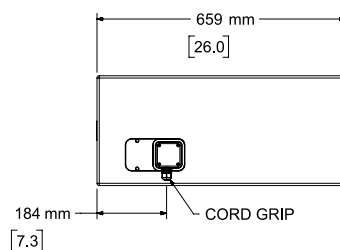

U-bracket included for easy mounting to walls or ceilings

MB210-WR

outdoor-rated compact subwoofer

Technical Specifications

Single Subwoofer Performance				
Frequency Response (-3 dB) ⁽¹⁾	45 – 180 Hz			
Frequency Range (-10 dB)	37 – 270 Hz			
Recommended High-Pass Protection Filter	40 Hz with 24-dB / octave filter			
Nominal Coverage Pattern	Omnidirectional below 200 Hz			
	Bose Professional extended-lifecycle test ⁽²⁾		AES transducer test ⁽³⁾	
Power Handling, long-term continuous	500 W		625 W	
Power Handling, peak	2000 W		2500 W	
	Free Field	Wall/Ceiling	Free Field	Wall/Ceiling
Sensitivity (SPL) / 1 W @ 1m ⁴	90 dB	96 dB	90 dB	96 dB
Calculated Maximum SPL 1m ⁵	117 dB	123 dB	118 dB	124 dB
Calculated Maximum SPL 1m, peak	123 dB	129 dB	124 dB	130 dB
Transducers				
Low Frequency	2 x 10-inch, high-excursion woofers			
Nominal Impedance	8 ohms			
Physical				
Enclosure Material	Exterior-grade plywood			
Finish	Two-part polyurea coating, black or white			
Grille	Powder-coated perforated stainless steel, acoustic foam, stainless steel mesh			
Environmental	Rated for direct-exposure outdoor installations (IEC 60529: IP55)			
Connectors				
Connectors	1 x barrier strip (accepts 10 to 18 wire gauge)			
Suspension / Mounting	3 x M8 threaded inserts for U-bracket (per side)			
Dimensions (H x W x D)	291 x 685 x 517 mm (11.5 x 27.0 x 20.4 in)			
Dimensions without U-bracket (H x W x D)	291 x 659 x 484 mm (11.5 x 26.0 x 19.1 in)			
Net Weight (loudspeaker only)	19.4 kg (42.8 lb)			
Net Weight (with U-bracket)	23.0 kg (50.6 lb)			
Shipping Weight	27.7 kg (61.1 lb)			
Accessories	Included stainless-steel U-bracket			

MB210-WR

outdoor-rated compact subwoofer

Top View

Rear View
BRACKET ONLY

Front View

Right View

DIMENSIONS APPLY TO BOTH SIDES

Rear View

BRACKET REMOVED FOR CLARITY

Bottom View

BRACKET REMOVED FOR CLARITY

- NOTES:
1. DIMENSIONS ARE IN MILLIMETERS OVER INCHES
 2. WEIGHT APPROX 19.5kg [42.9lbs] (SPEAKER ONLY)
WEIGHT W/BRACKET 23.0kg [50.7lbs]