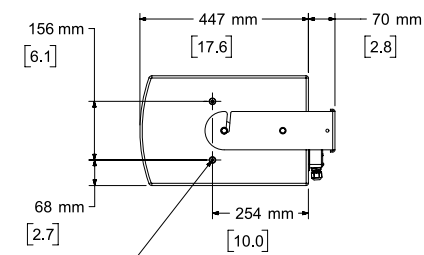

U-bracket included for easy mounting to walls or ceilings

MB210-WR

outdoor-rated compact subwoofer

Technical Specifications

Single Subwoofer Performance				
Frequency Response (-3 dB) ⁽¹⁾	45 – 180 Hz			
Frequency Range (-10 dB)	37 – 270 Hz			
Recommended High-Pass Protection Filter	40 Hz with 24-dB / octave filter			
Nominal Coverage Pattern	Omnidirectional below 200 Hz			
	Bose Professional extended-lifecycle test ⁽²⁾		AES transducer test ⁽³⁾	
Power Handling, long-term continuous	500 W		625 W	
Power Handling, peak	2000 W		2500 W	
	Free Field	Wall/Ceiling	Free Field	Wall/Ceiling
Sensitivity (SPL) / 1 W @ 1m ⁴	90 dB	96 dB	90 dB	96 dB
Calculated Maximum SPL 1m ⁵	117 dB	123 dB	118 dB	124 dB
Calculated Maximum SPL 1m, peak	123 dB	129 dB	124 dB	130 dB
Transducers				
Low Frequency	2 x 10-inch, high-excursion woofers			
Nominal Impedance	8 ohms			
Physical				
Enclosure Material	Exterior-grade plywood			
Finish	Two-part polyurea coating, black or white			
Grille	Powder-coated perforated stainless steel, acoustic foam, stainless steel mesh			
Environmental	Rated for direct-exposure outdoor installations (IEC 60529: IP55)			
Connectors				
Connectors	1 x barrier strip (accepts 10 to 18 wire gauge)			
Suspension / Mounting	3 x M8 threaded inserts for U-bracket (per side)			
Dimensions (H x W x D)	291 x 685 x 517 mm (11.5 x 27.0 x 20.4 in)			
Dimensions without U-bracket (H x W x D)	291 x 659 x 484 mm (11.5 x 26.0 x 19.1 in)			
Net Weight (loudspeaker only)	19.4 kg (42.8 lb)			
Net Weight (with U-bracket)	23.0 kg (50.6 lb)			
Shipping Weight	27.7 kg (61.1 lb)			
Accessories	Included stainless-steel U-bracket			

MB210-WR

outdoor-rated compact subwoofer

Top View

Rear View
BRACKET ONLY

Front View

Right View

DIMENSIONS APPLY TO BOTH SIDES

Rear View

BRACKET REMOVED FOR CLARITY

Bottom View

BRACKET REMOVED FOR CLARITY

- NOTES:
1. DIMENSIONS ARE IN MILLIMETERS OVER INCHES
 2. WEIGHT APPROX 19.5kg [42.9lbs] (SPEAKER ONLY)
WEIGHT W/BRACKET 23.0kg [50.7lbs]